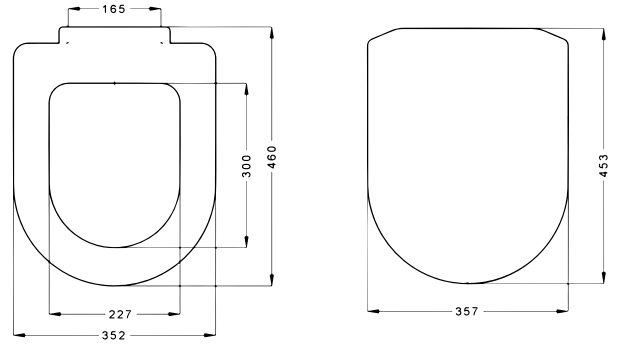

Teknik Çizim

AKDENİZ Klozet Kapağı

Duroplast Klozet Kapağı

Beyaz, Alttan Sıkmalı Plastik Menteşeli | AKPA-001

Beyaz, Üstten Sıkmalı Plastik Menteşeli | AKPÜ-001

Koli Adedi : 6