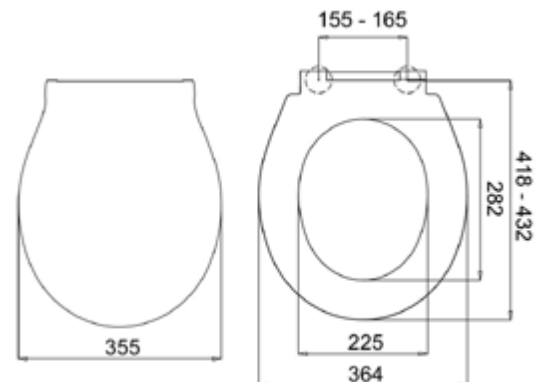

Teknik Çizim

“ THE NEW FACE OF YOUR BATHROOM ”

“ BANYONUZUN YENİ YÜZÜ ”

NEW