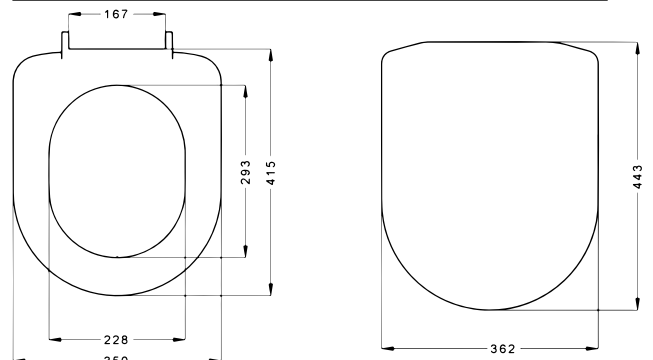

Teknik Çizim