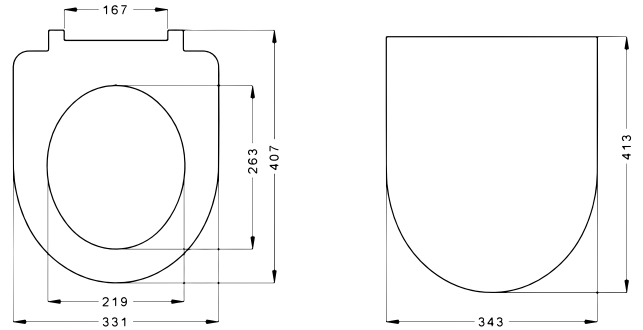

Teknik Çizim

GALA ÖRTME Klozet Kapağı