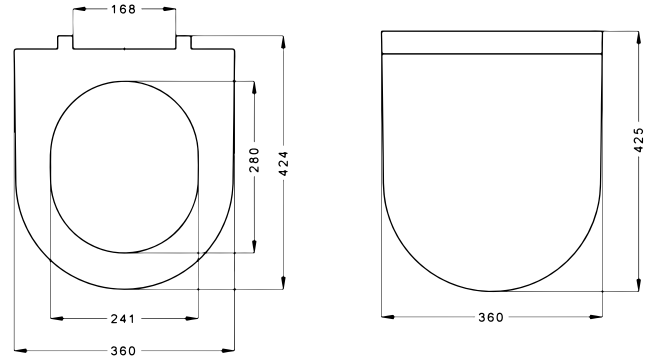

GALA PRESTIJ Klozet Kapağı

GPRS-001

Duroplast Örtme Tak-Çıkar Yavaş Kapanan Klozet Kapağı

Beyaz, Paslanmaz Krom Metal

Koli Adedi : 6

Teknik Çizim