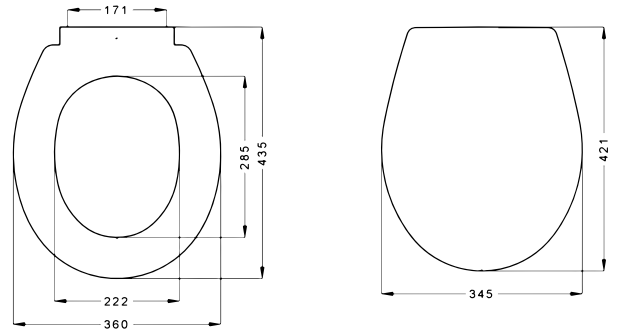

Teknik Çizim

KELEBEK Klozet Kapağı

KPÜ-001

Duroplast **Üstten Sıkma** Klozet Kapağı
Beyaz, Alttan Sıkmalı Plastik Menteşeli

Koli Adedi : 6