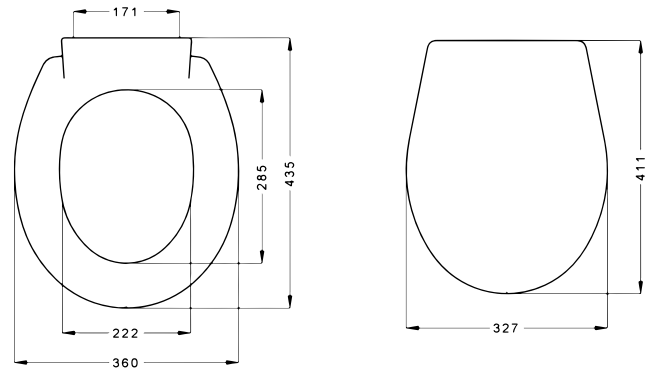

Teknik Çizim

AKDENİZ SLIM Klozet Kapağı

AKS-002

Duroplast **Üstten Sıkma** Klozet Kapağı
Beyaz, Paslanmaz Krom Metal

Koli Adedi : 6