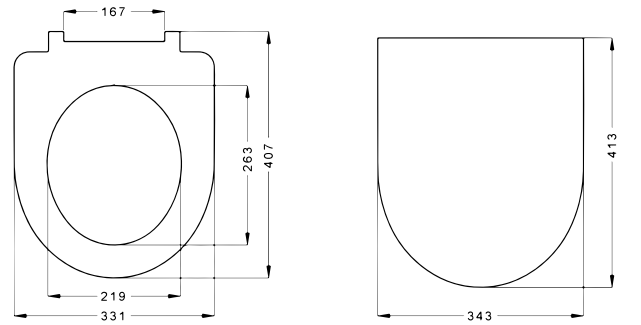

GALA SLIM Klozet Kapağı

GSS-001

Duroplast SLIM Tak-Çıkar Yavaş Kapanan Klozet Kapağı

Beyaz, Paslanmaz Krom Metal

Koli Adedi : 6