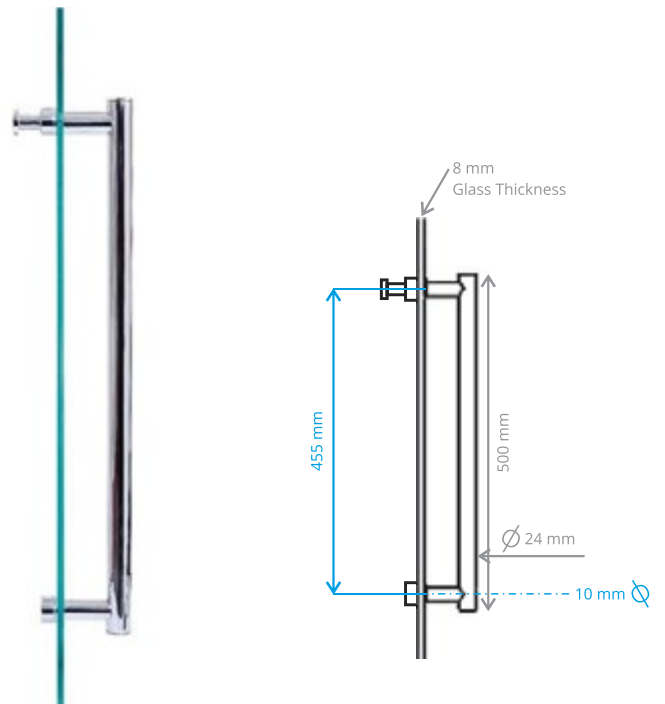

KLP-C | 4004

CAM KAPI KOLU

CAM KAPI KOLU