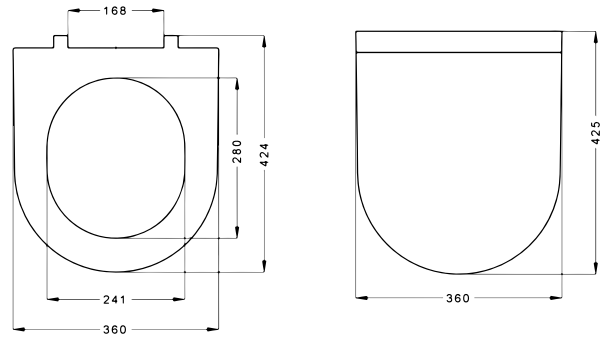

Teknik Çizim

GALA PRESTIJ Klozet Kapağı